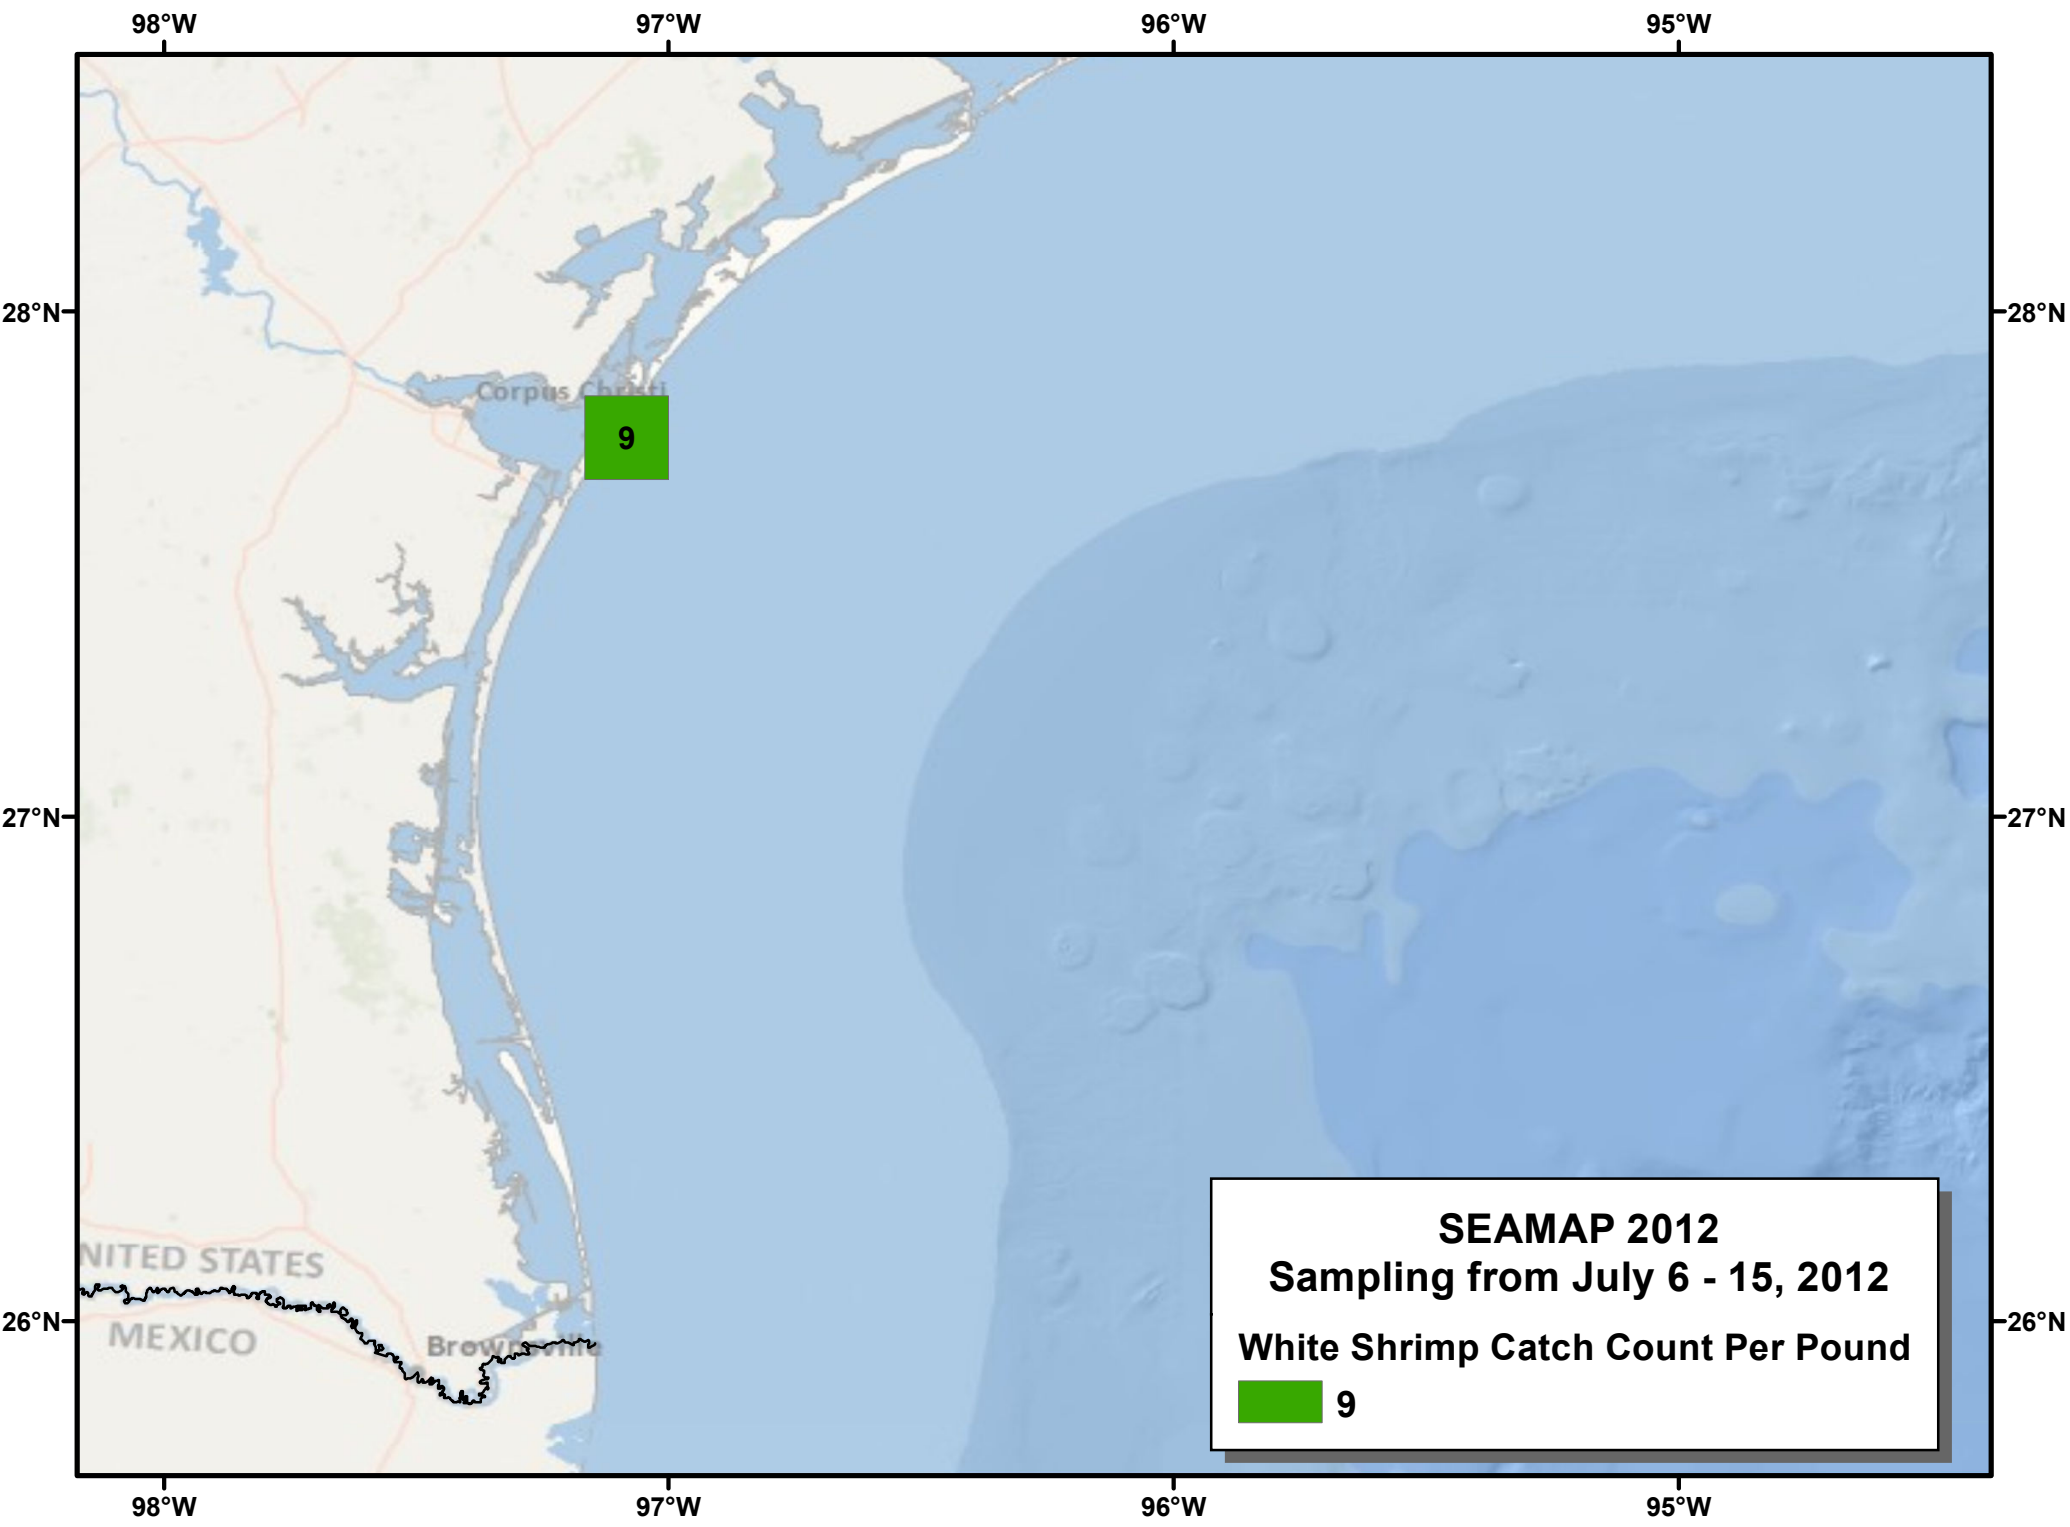

**SEAMAP 2012**

**Sampling from July 6 - 15, 2012**

**Brown Shrimp Catch Pounds Per Hour**

**0.1**

**0.2 - 0.3**

**SEAMAP 2012**

**Sampling from July 6 - 15, 2012**

**White Shrimp Catch Count Per Pound**

**9**

0.1

4.3

1.8

0.3

0.2

0.7 0.7