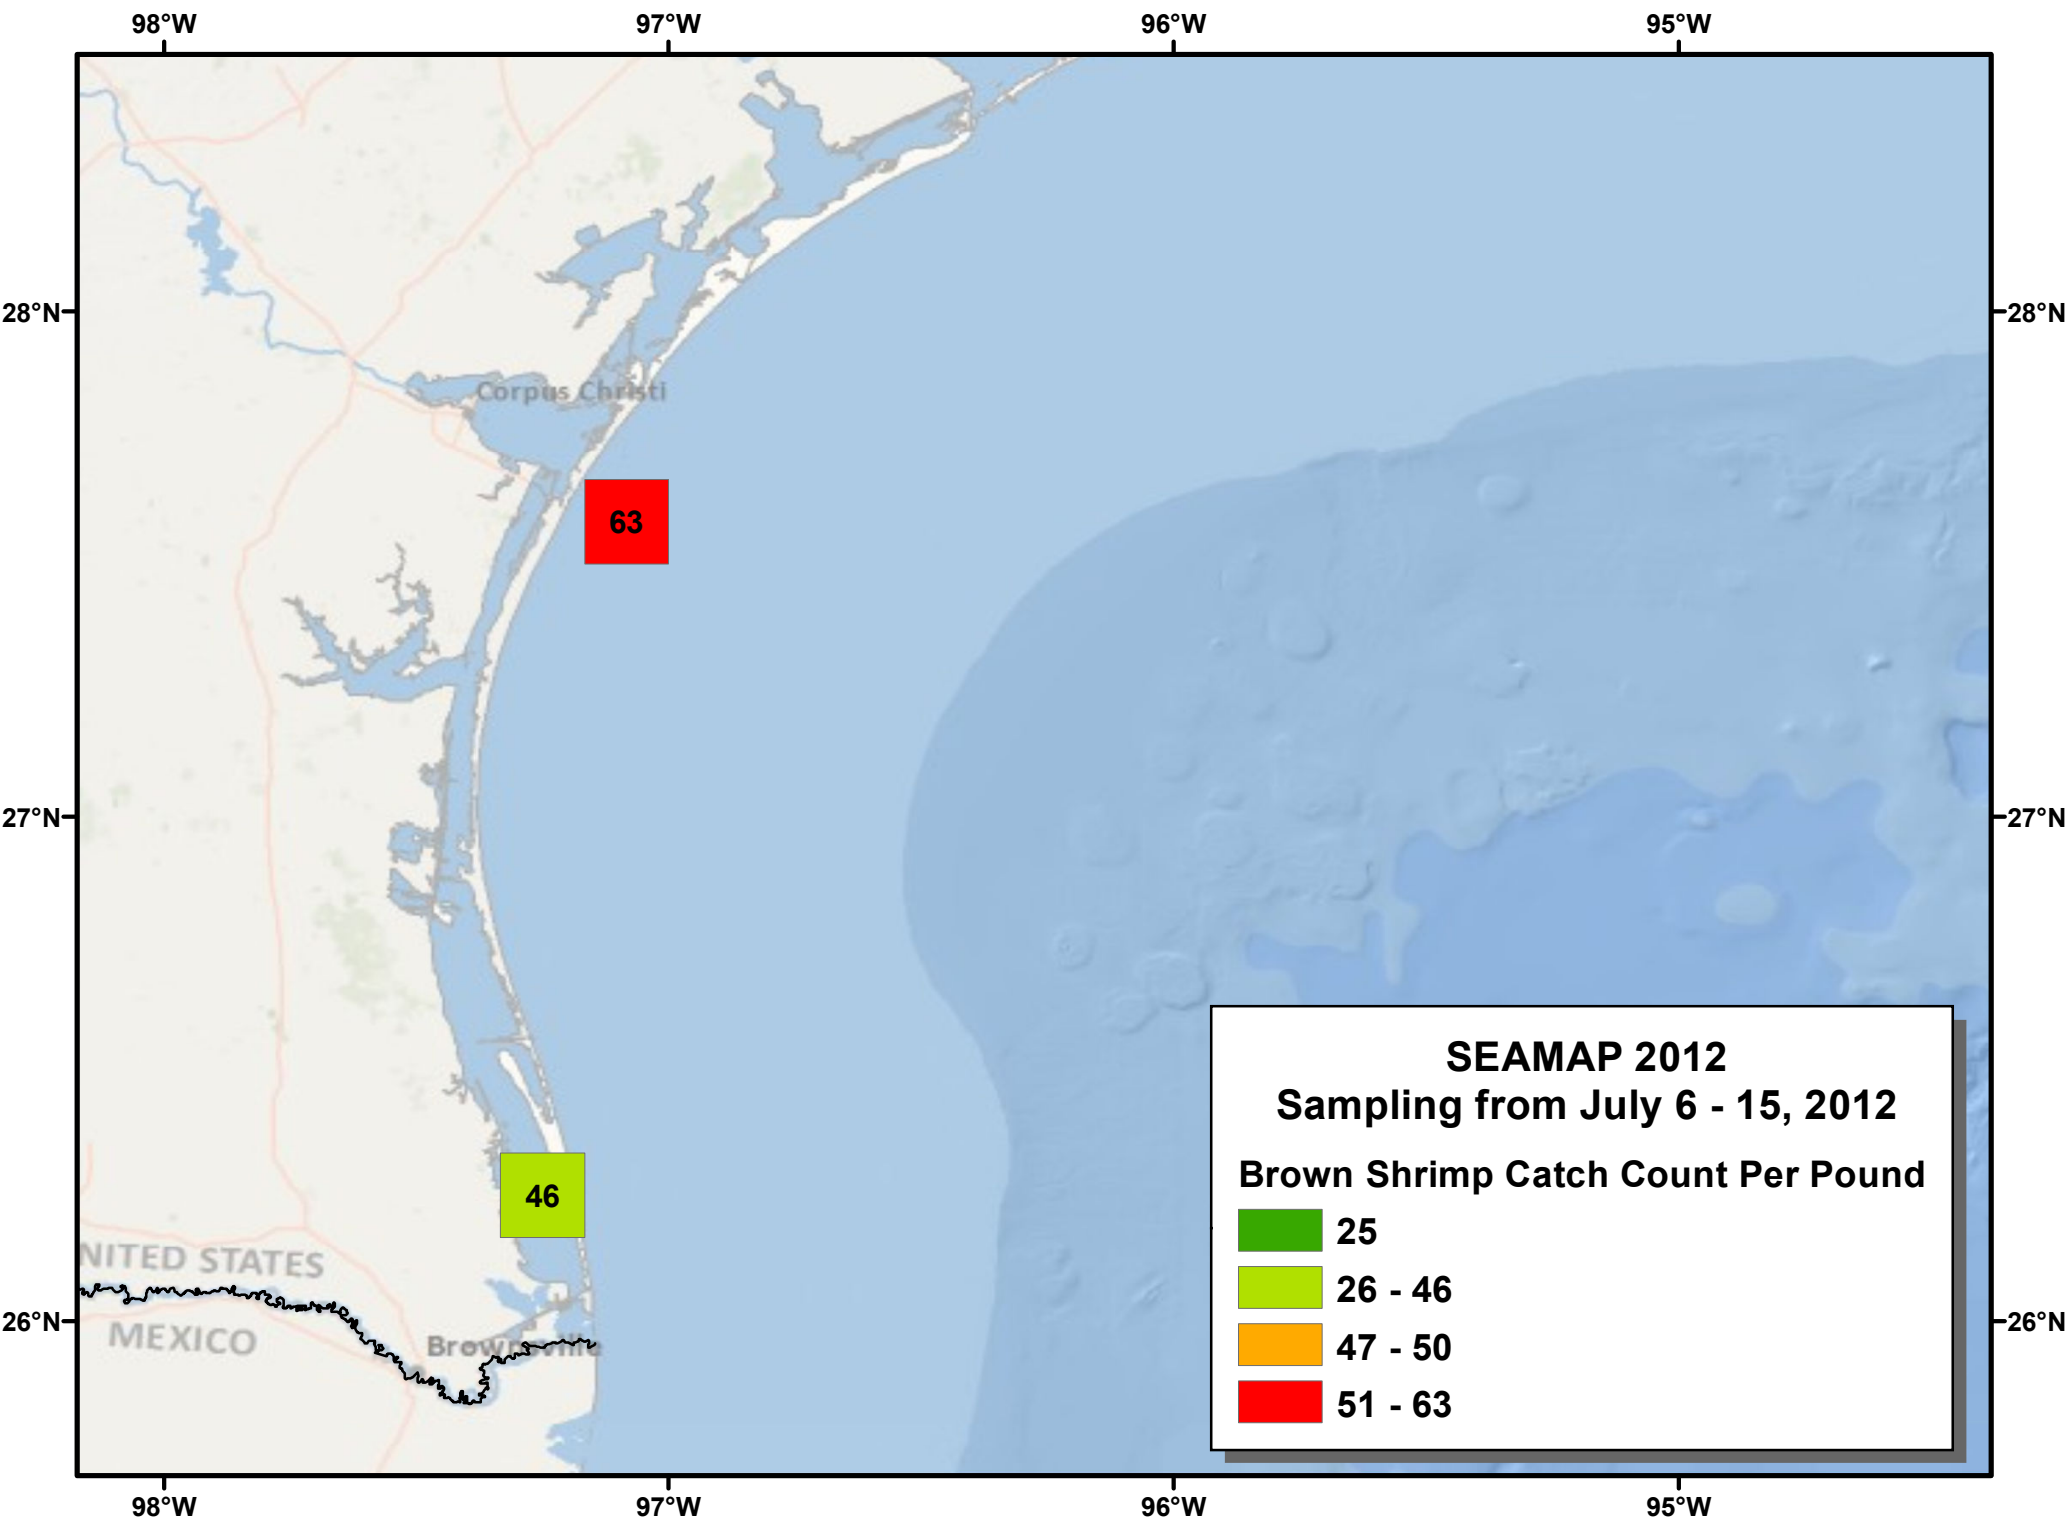

**SEAMAP 2012**

**Sampling from July 6 - 15, 2012**

**Brown Shrimp Catch Pounds Per Hour**

**0.1**

**0.2 - 0.3**

**SEAMAP 2012**

**Sampling from July 6 - 15, 2012**

**White Shrimp Catch Count Per Pound**

**9**

0.1

4.3

1.8

0.3

0.2

0.7 0.7