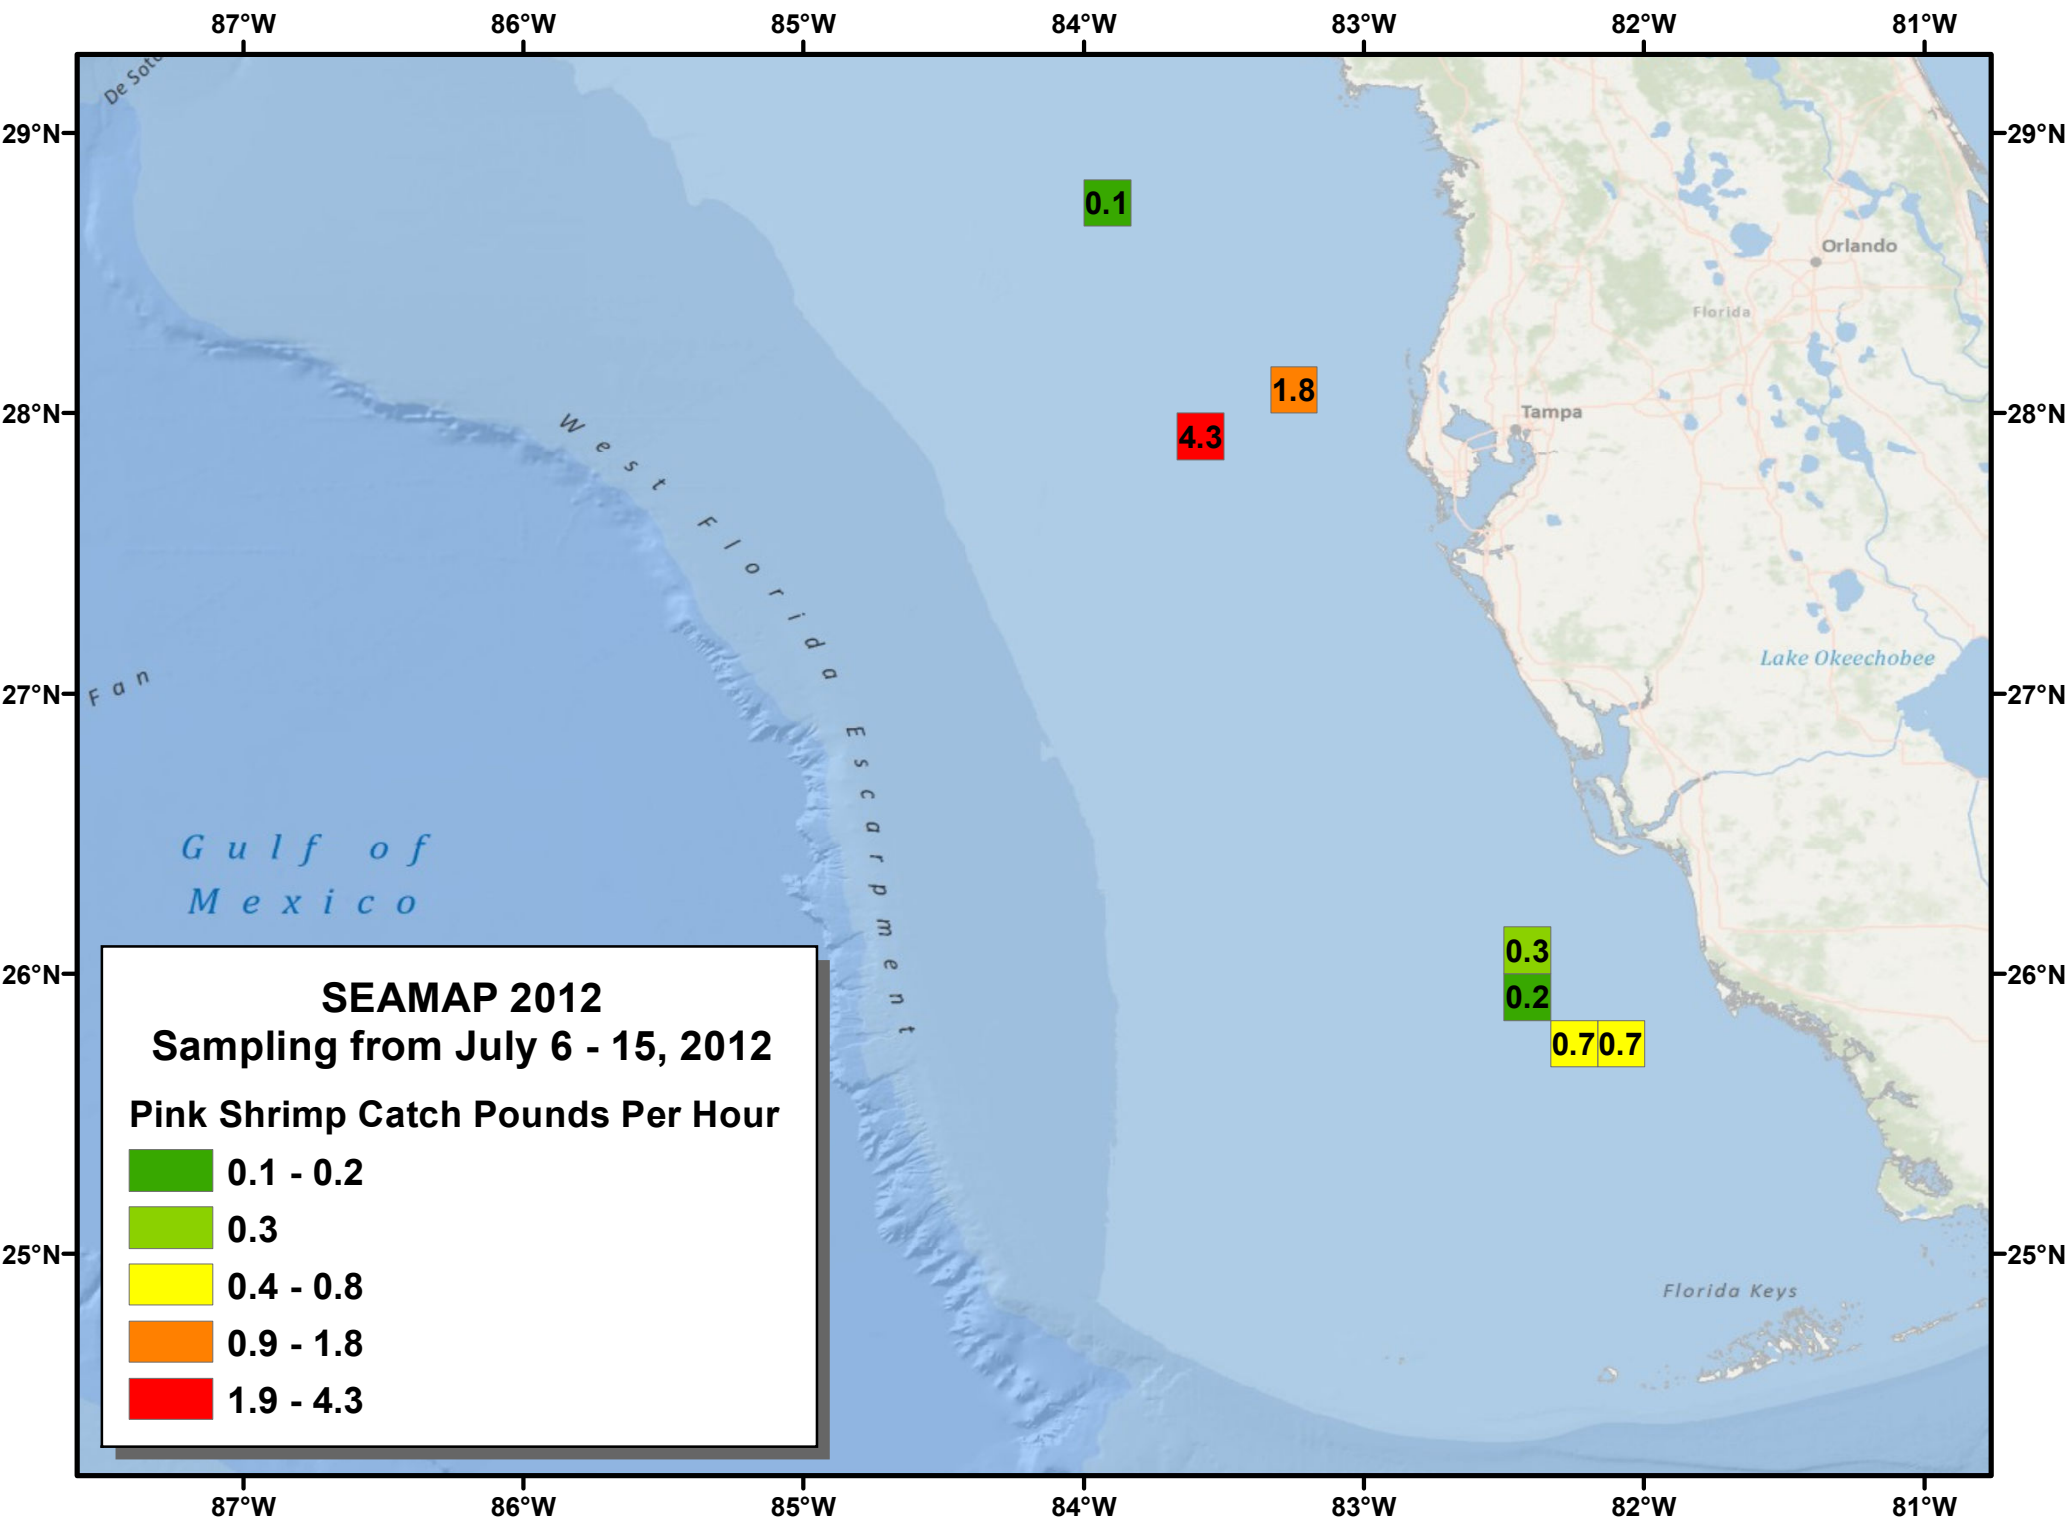

**SEAMAP 2012**

**Sampling from July 6 - 15, 2012**

**Brown Shrimp Catch Pounds Per Hour**

**0.1**

**0.2 - 0.3**

**SEAMAP 2012**

**Sampling from July 6 - 15, 2012**

**White Shrimp Catch Count Per Pound**

**9**

0.1

4.3

1.8

0.3

0.2

0.7 0.7