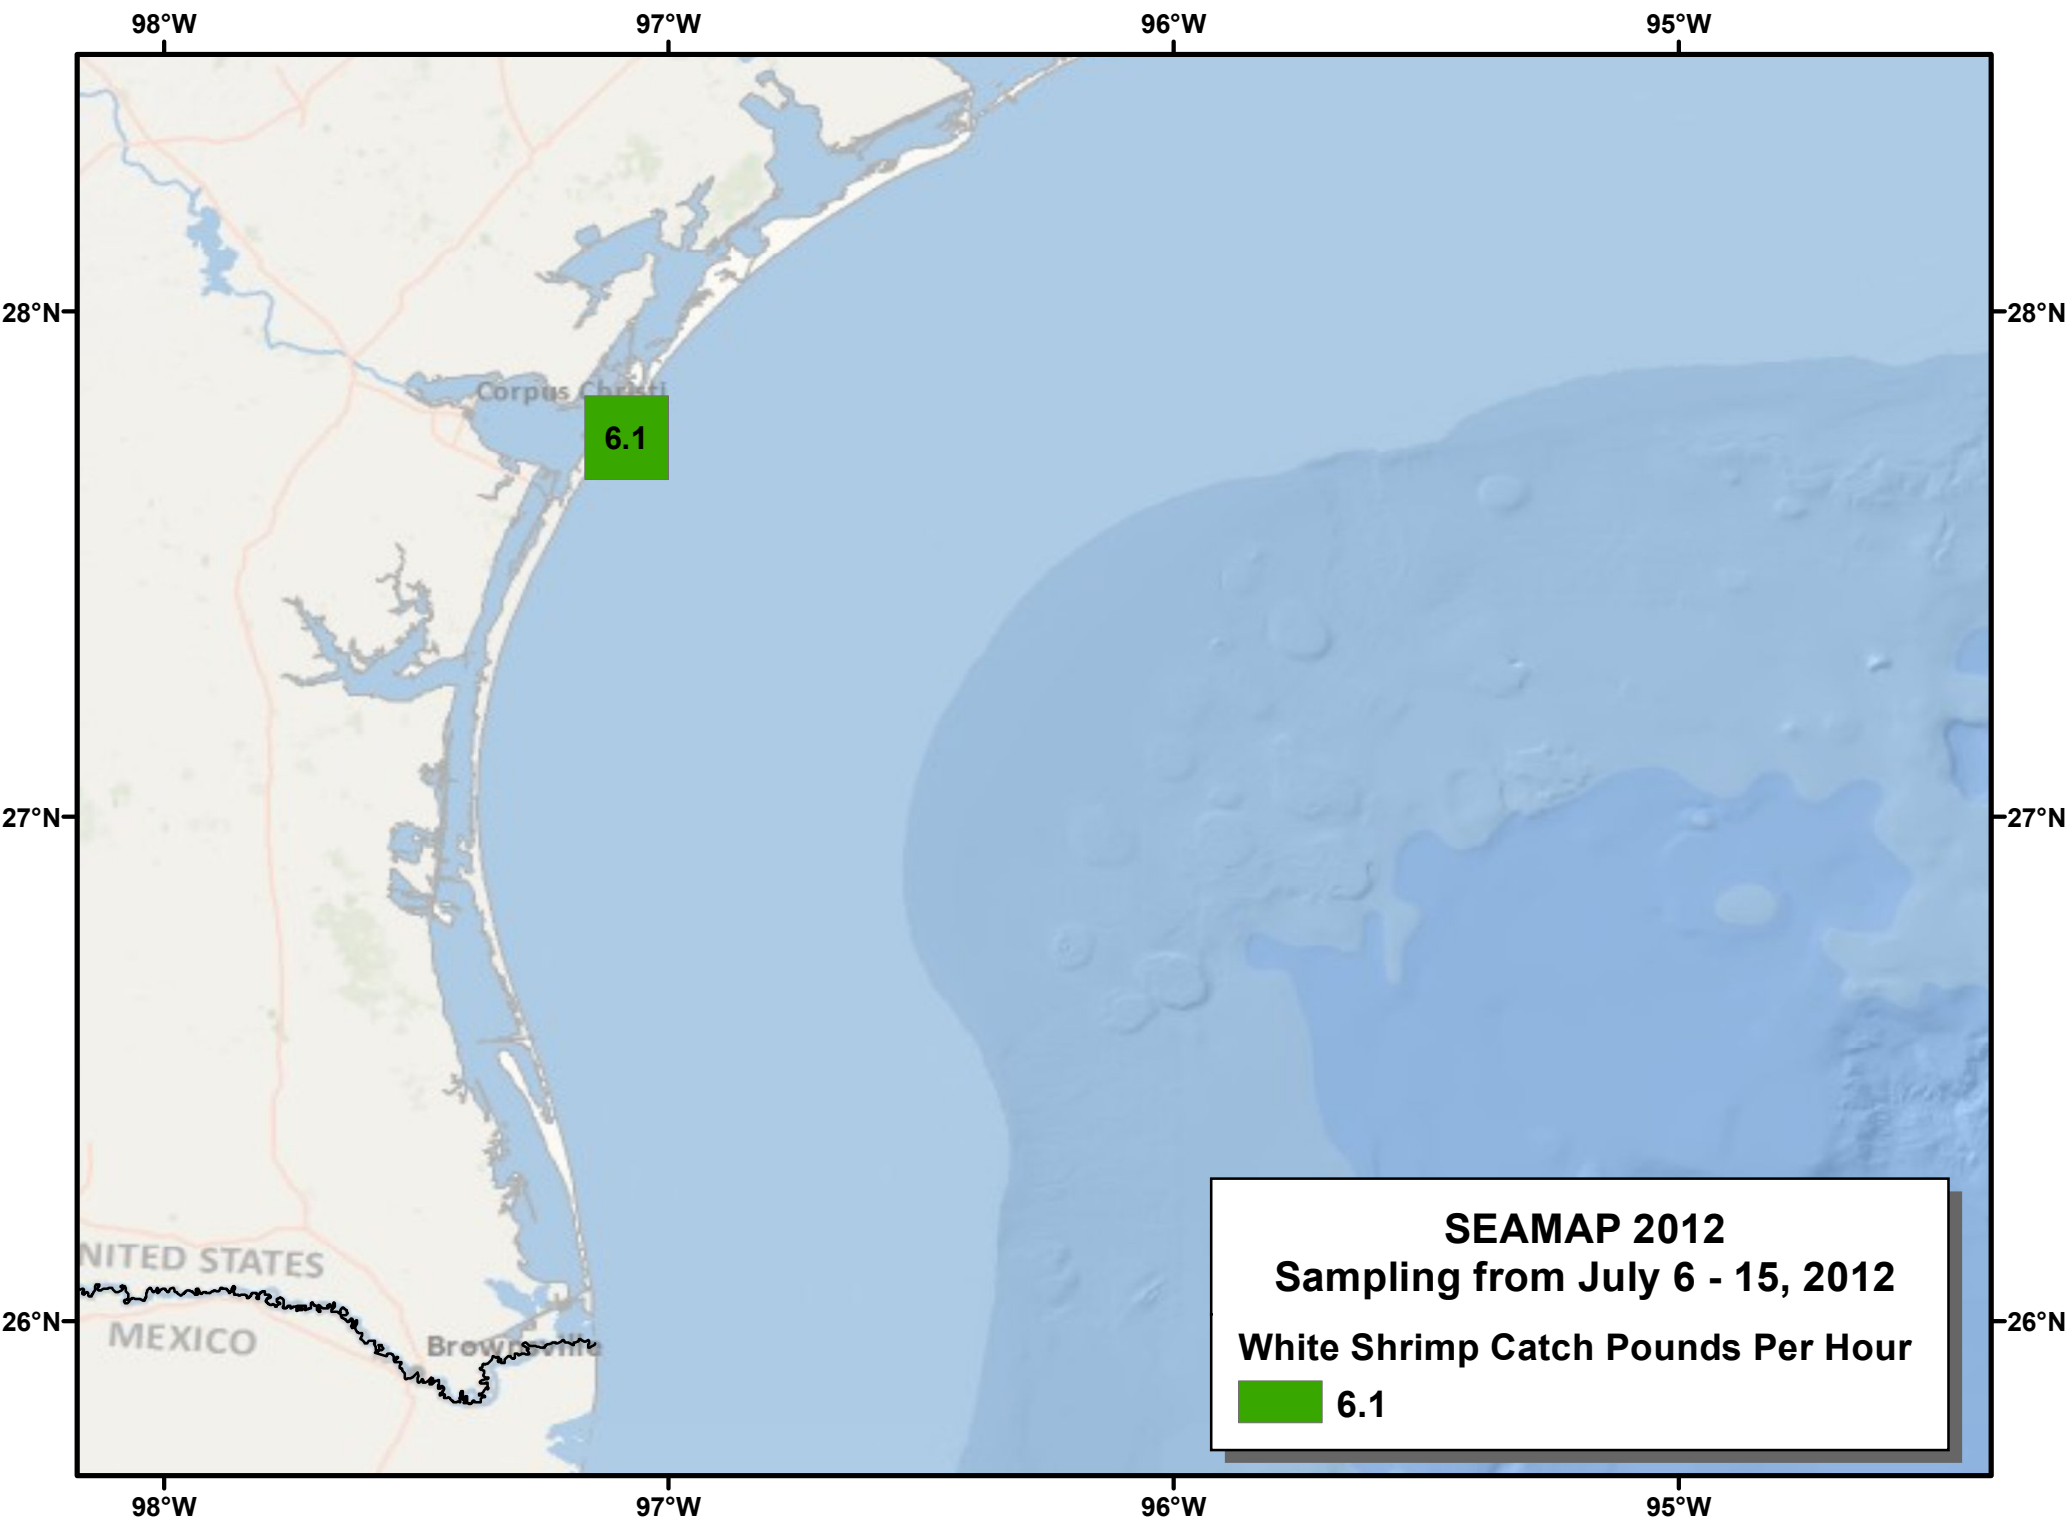

**SEAMAP 2012**

**Sampling from July 6 - 15, 2012**

**Brown Shrimp Catch Pounds Per Hour**

**0.1**

**0.2 - 0.3**

**SEAMAP 2012**

**Sampling from July 6 - 15, 2012**

**White Shrimp Catch Count Per Pound**

**9**

0.1

4.3

1.8

0.3

0.2

0.7 0.7