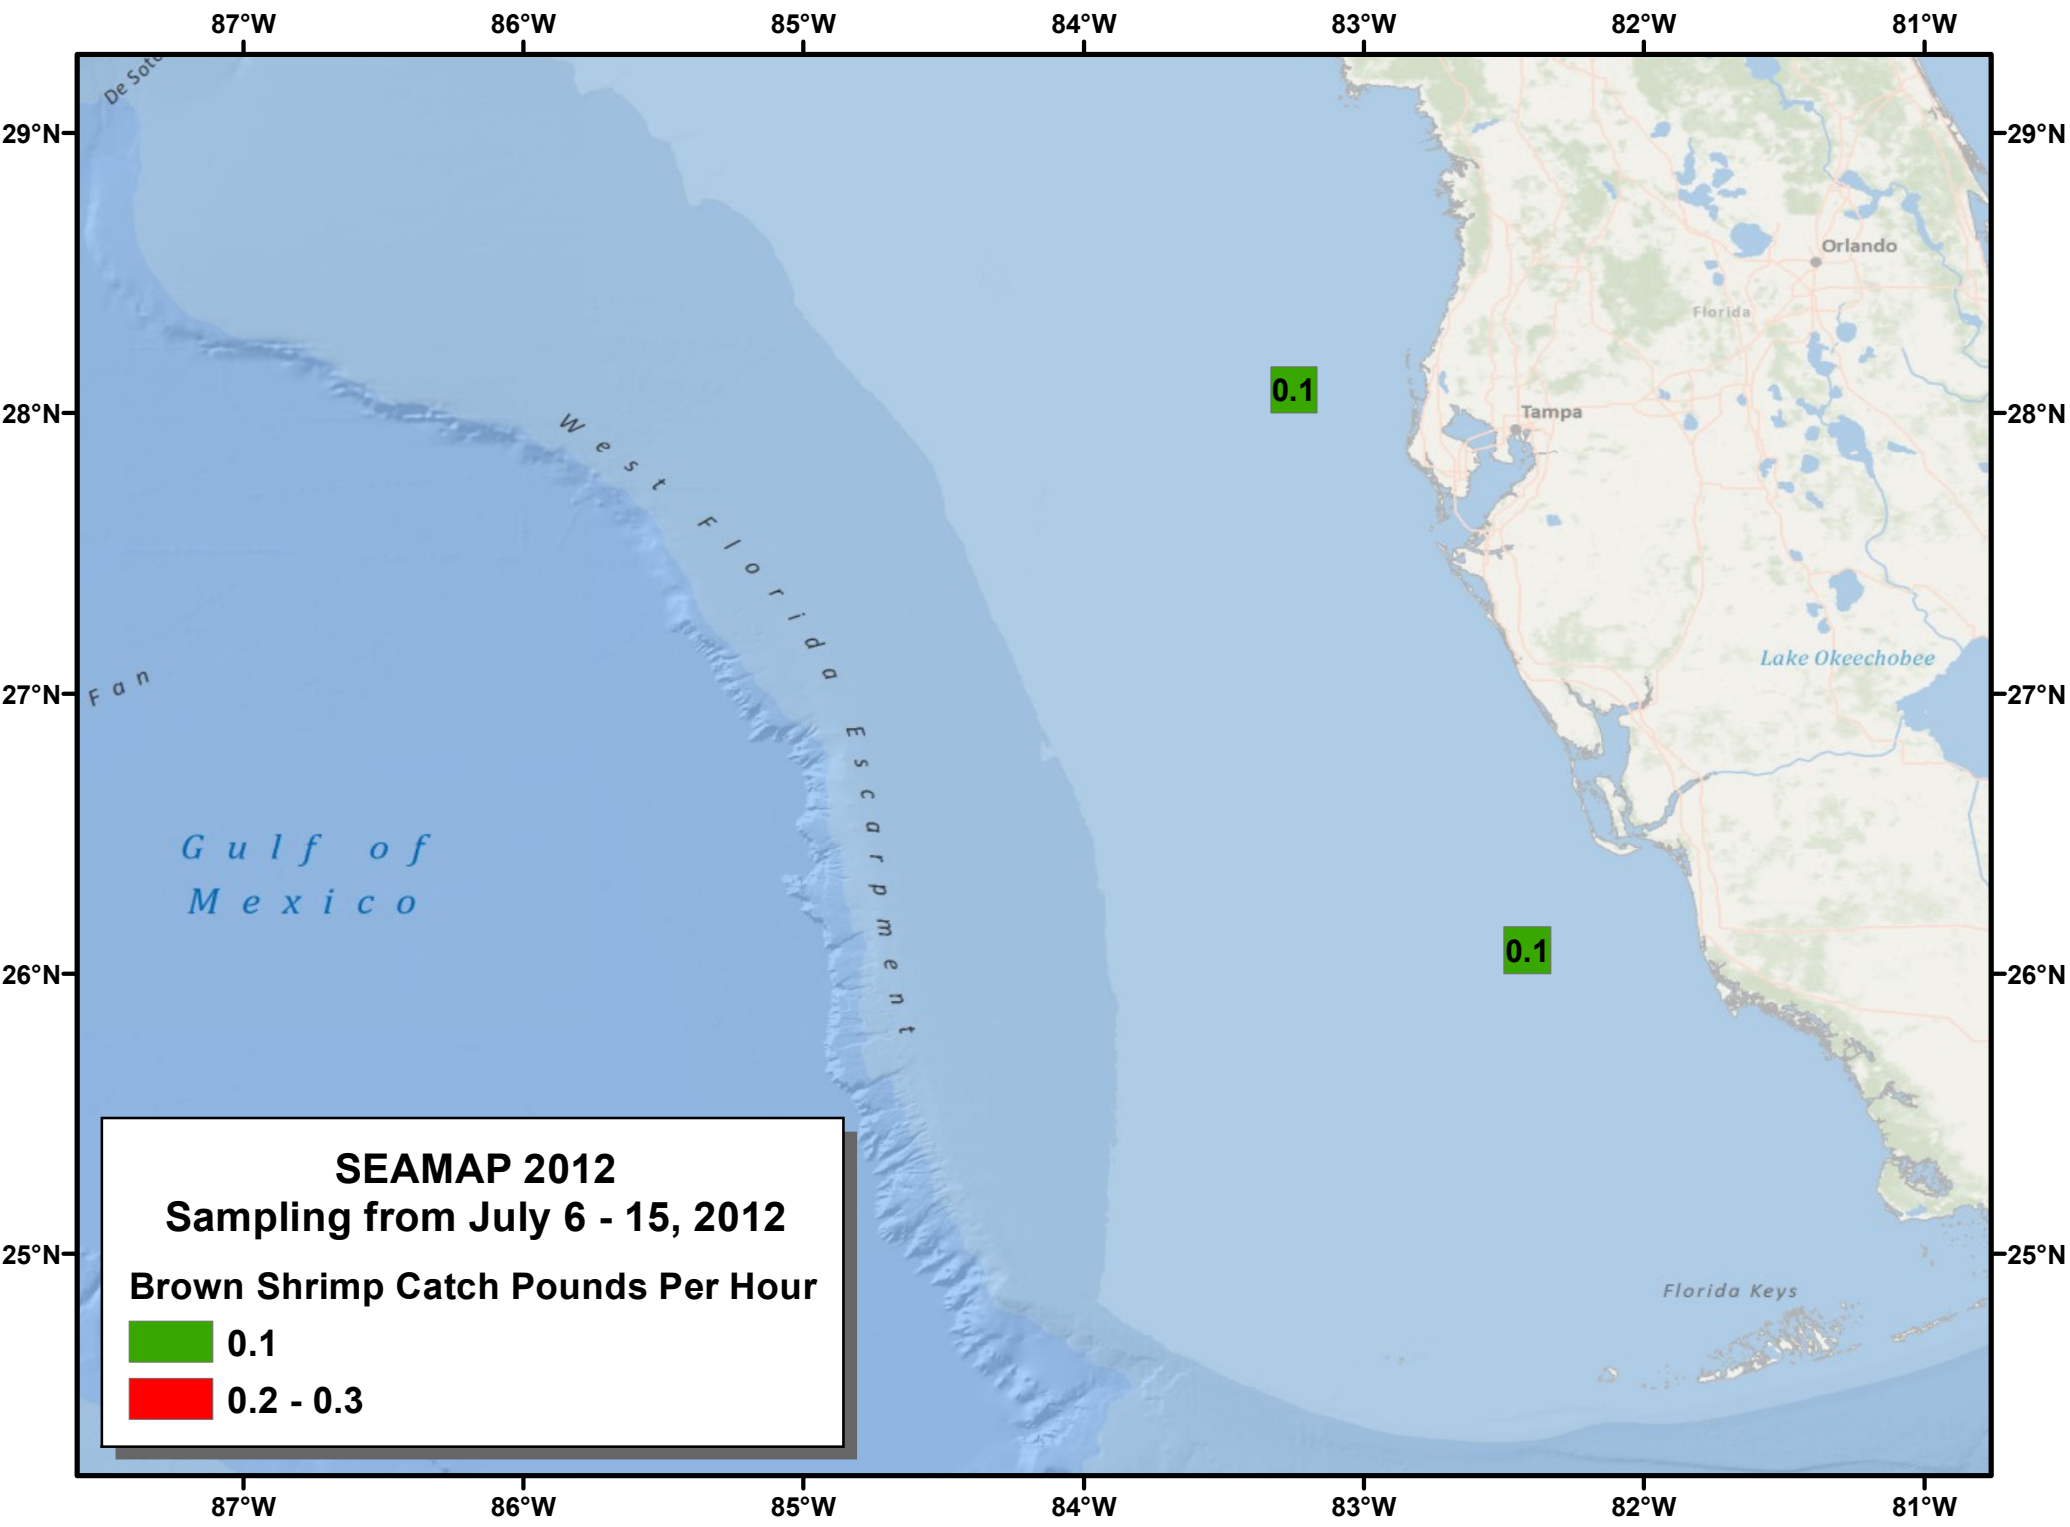

**SEAMAP 2012**

**Sampling from July 6 - 15, 2012**

**Brown Shrimp Catch Pounds Per Hour**

**0.1**

**0.2 - 0.3**

**SEAMAP 2012**

**Sampling from July 6 - 15, 2012**

**White Shrimp Catch Count Per Pound**

**9**

0.1

4.3

1.8

0.3

0.2

0.7 0.7