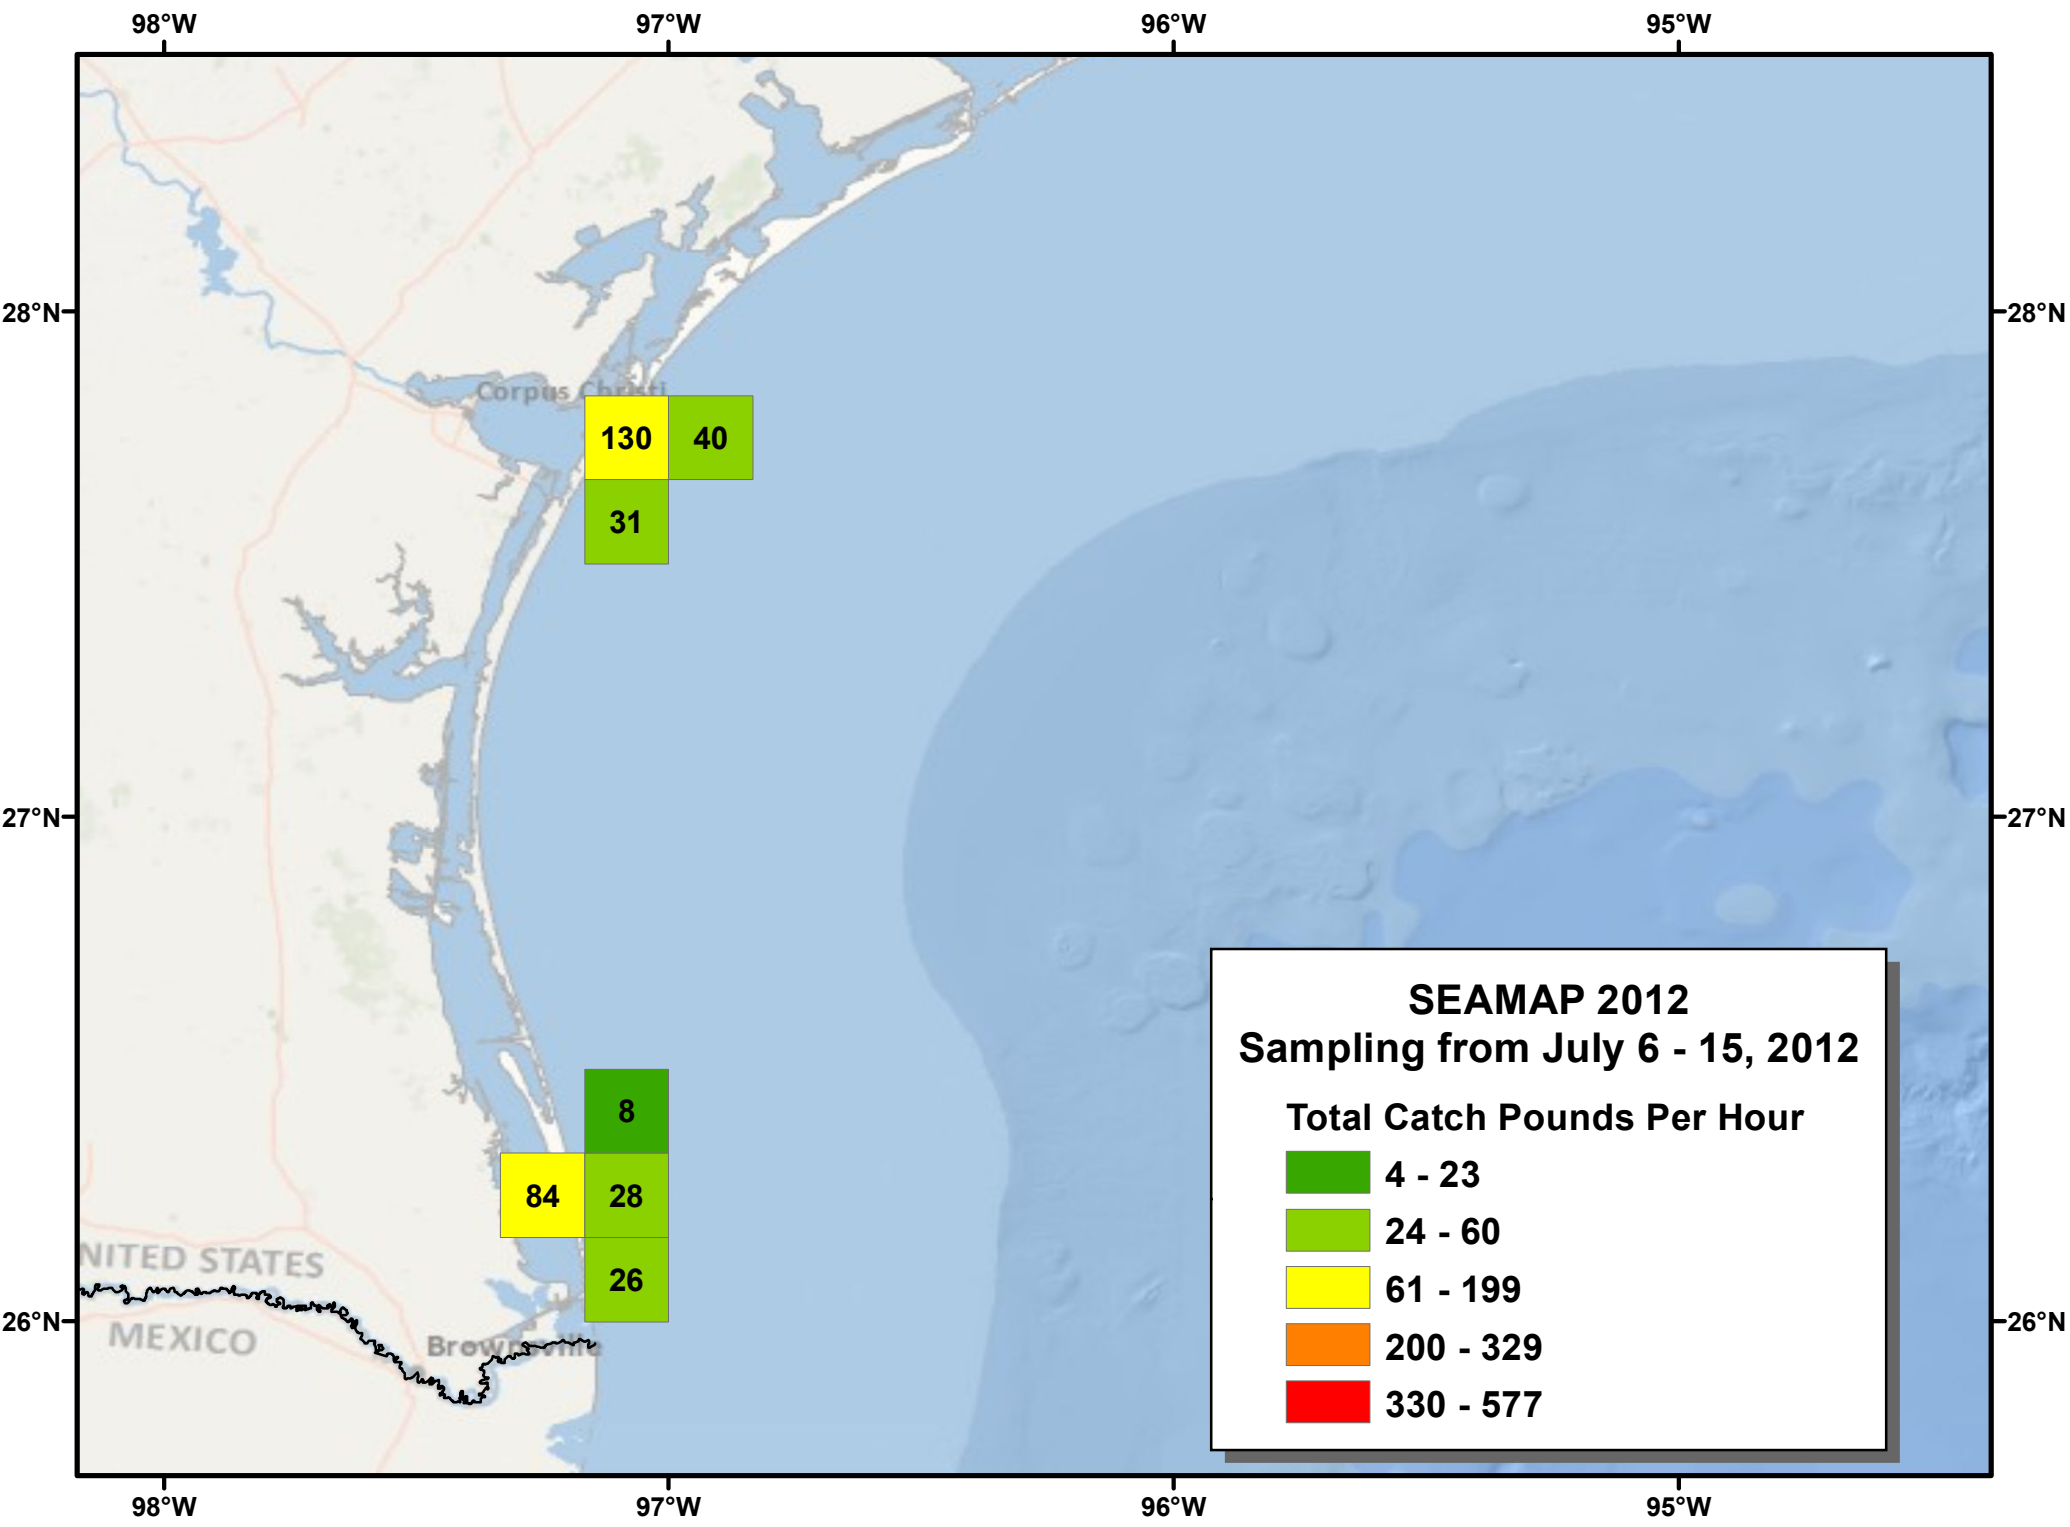

**SEAMAP 2012**

**Sampling from July 6 - 15, 2012**

**Brown Shrimp Catch Pounds Per Hour**

**0.1**

**0.2 - 0.3**

**SEAMAP 2012**

**Sampling from July 6 - 15, 2012**

**White Shrimp Catch Count Per Pound**

**9**

0.1

4.3

1.8

0.3

0.2

0.7 0.7