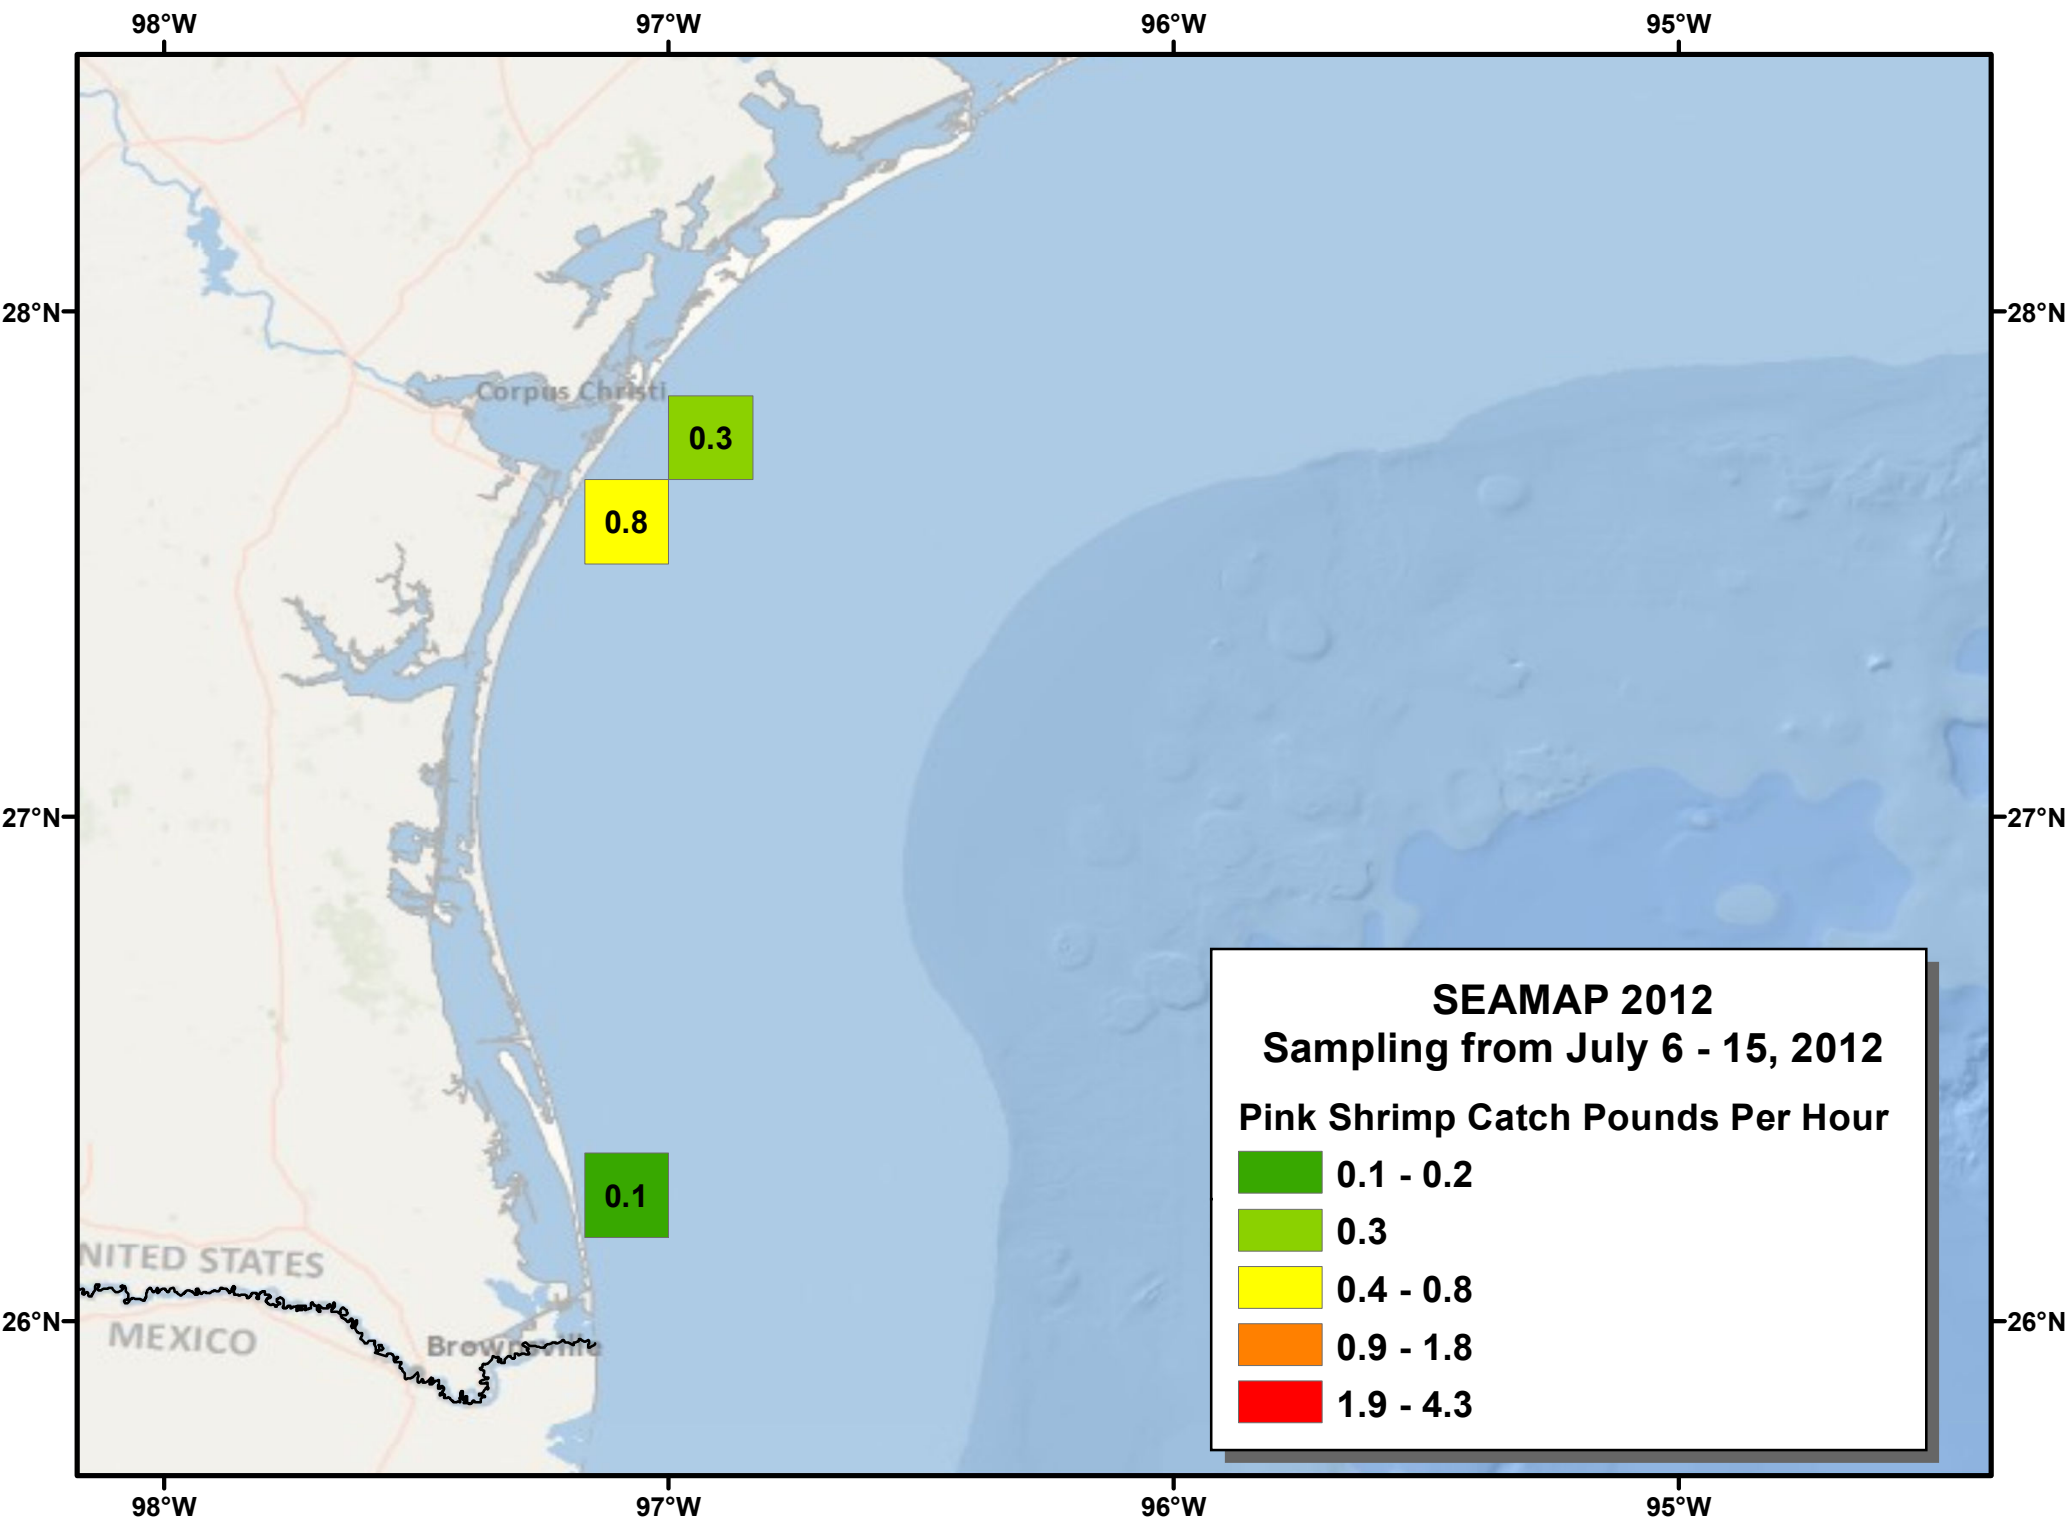

**SEAMAP 2012**

**Sampling from July 6 - 15, 2012**

**Brown Shrimp Catch Pounds Per Hour**

**0.1**

**0.2 - 0.3**

**SEAMAP 2012**

**Sampling from July 6 - 15, 2012**

**White Shrimp Catch Count Per Pound**

**9**

0.1

4.3

1.8

0.3

0.2

0.7 0.7