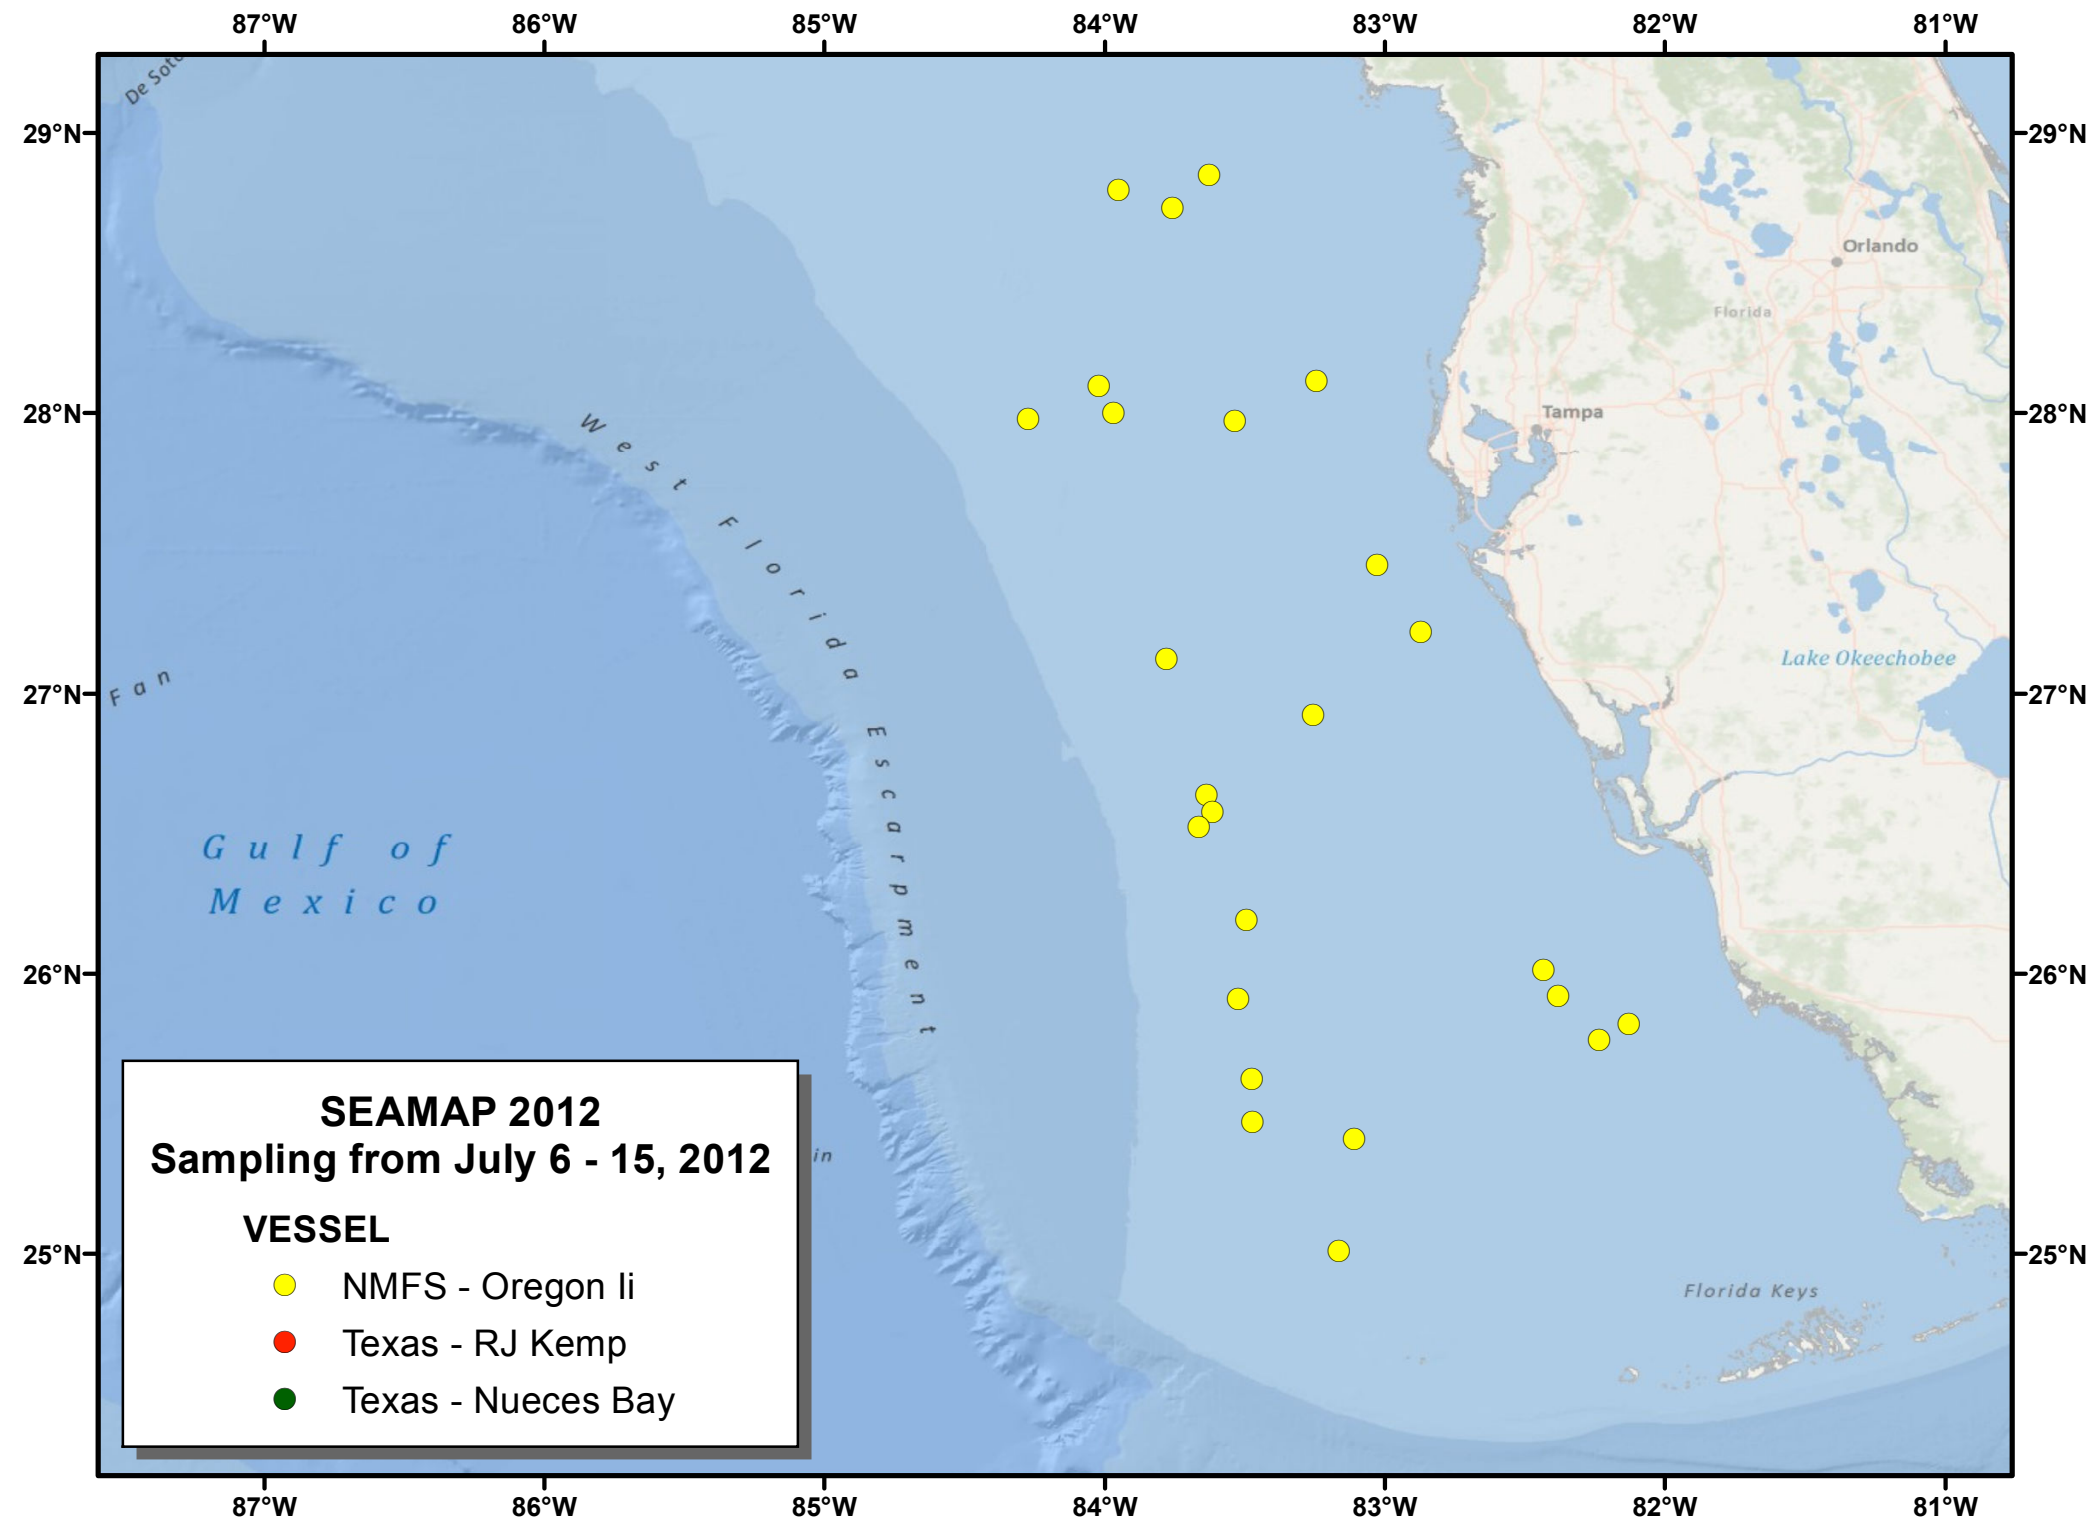

**SEAMAP 2012**

**Sampling from July 6 - 15, 2012**

**Brown Shrimp Catch Pounds Per Hour**

**0.1**

**0.2 - 0.3**

**SEAMAP 2012**

**Sampling from July 6 - 15, 2012**

**White Shrimp Catch Count Per Pound**

**9**

0.1

4.3

1.8

0.3

0.2

0.7 0.7