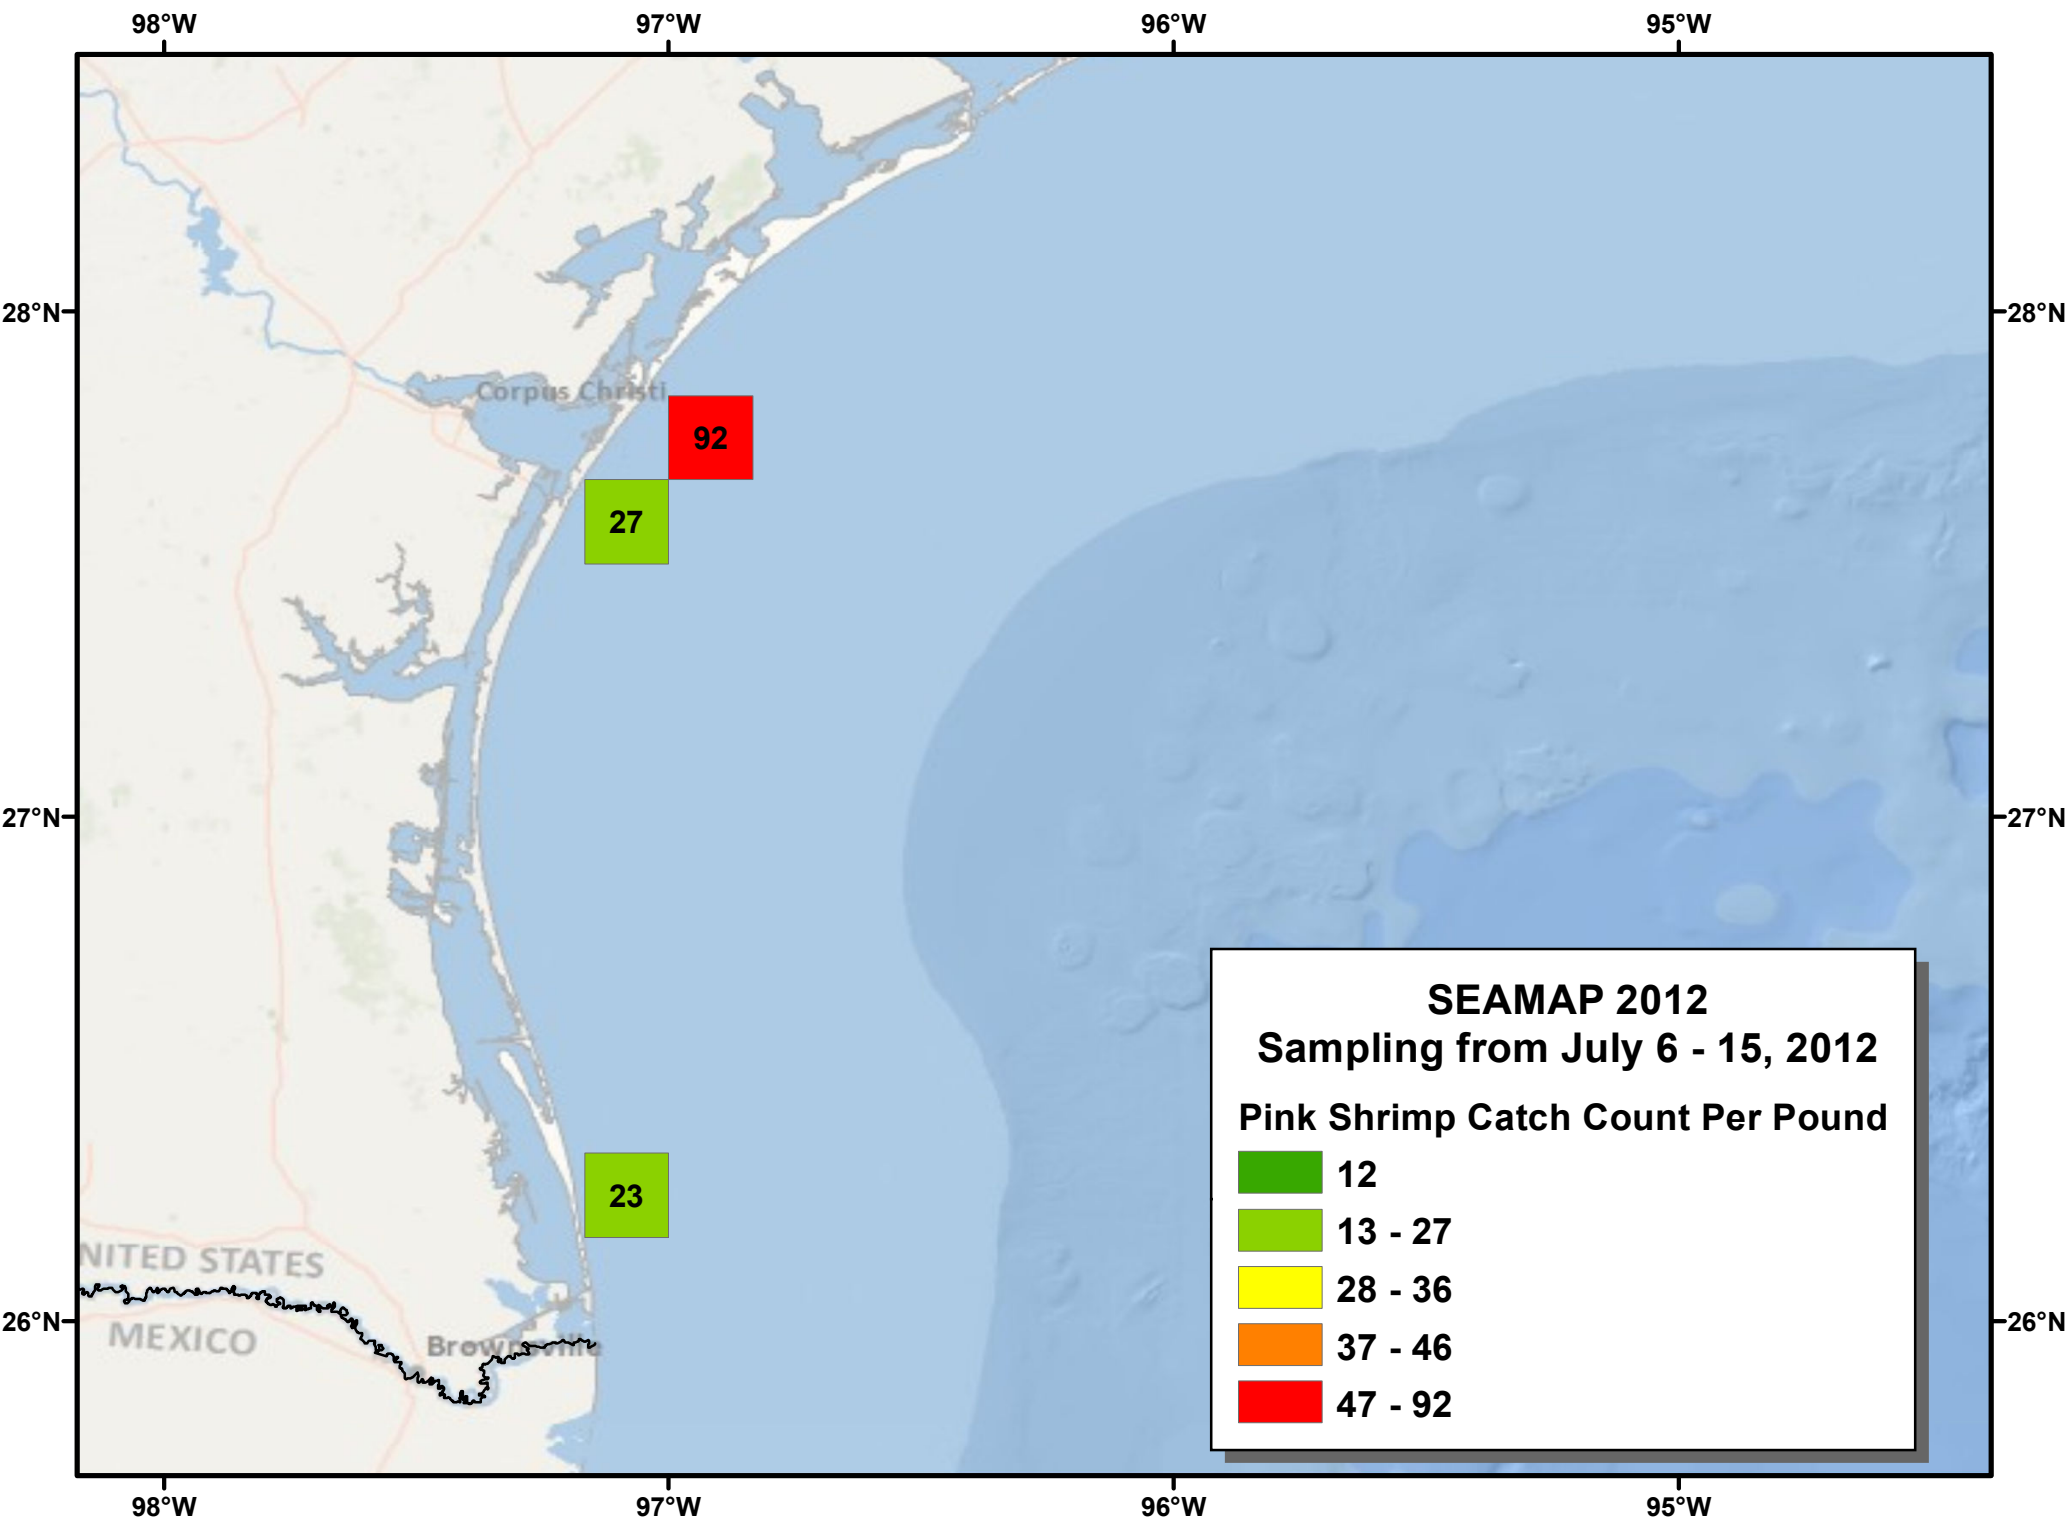

**SEAMAP 2012**

**Sampling from July 6 - 15, 2012**

**Brown Shrimp Catch Pounds Per Hour**

**0.1**

**0.2 - 0.3**

**SEAMAP 2012**

**Sampling from July 6 - 15, 2012**

**White Shrimp Catch Count Per Pound**

**9**

0.1

4.3

1.8

0.3

0.2

0.7 0.7